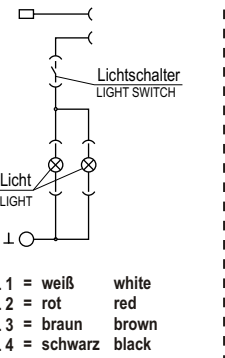

## 2000

- L 1 = rosa pink
- L 2 = grau grey
- L 3 = weiß white
- L 4 = braun brown
- L 5 = grün green
- L 6 = schwarz black
- L 7 = rot red
- L 8 = violett violet
- L 9 = orange orange
- L 10 = gelb yellow
- L 11 = blau blue
- L 12 = rot/weiß red/white
- L 13 = weiß/blau white/blue
- L 14 a = rot red
- (L 14 b) = rot red
- (L 15 a) = rot red
- (L 15 b) = rot red
- (L 16) = blau blue

**Schaltplan Traktor E-Start**  
CONNECTION DIAGRAM E-STARTER

521362 514246

**Schaltplan Licht**  
CONNECTION DIAGRAM LIGHT

- L 1 = weiß white
- L 2 = rot red
- L 3 = braun brown
- L 4 = schwarz black

a	b	c	d	e	f
01/01	02/03				